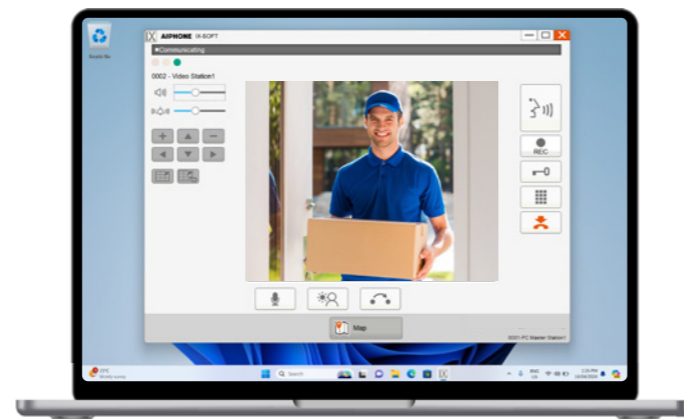

COMPATIBILITY

The IXG system allows seamless integration with all devices within the IX System as well as other third-party IP devices such as network cameras and VMSs. The IXG system offers a one-stop solution for various scenarios in different buildings, ranging from residential complexes to office buildings and commercial facilities. It provides comprehensive support for functions such as visitor management, emergency calls, 24/7 recording, and more.

IX-SOFT

SEAMLESS INTEGRATION