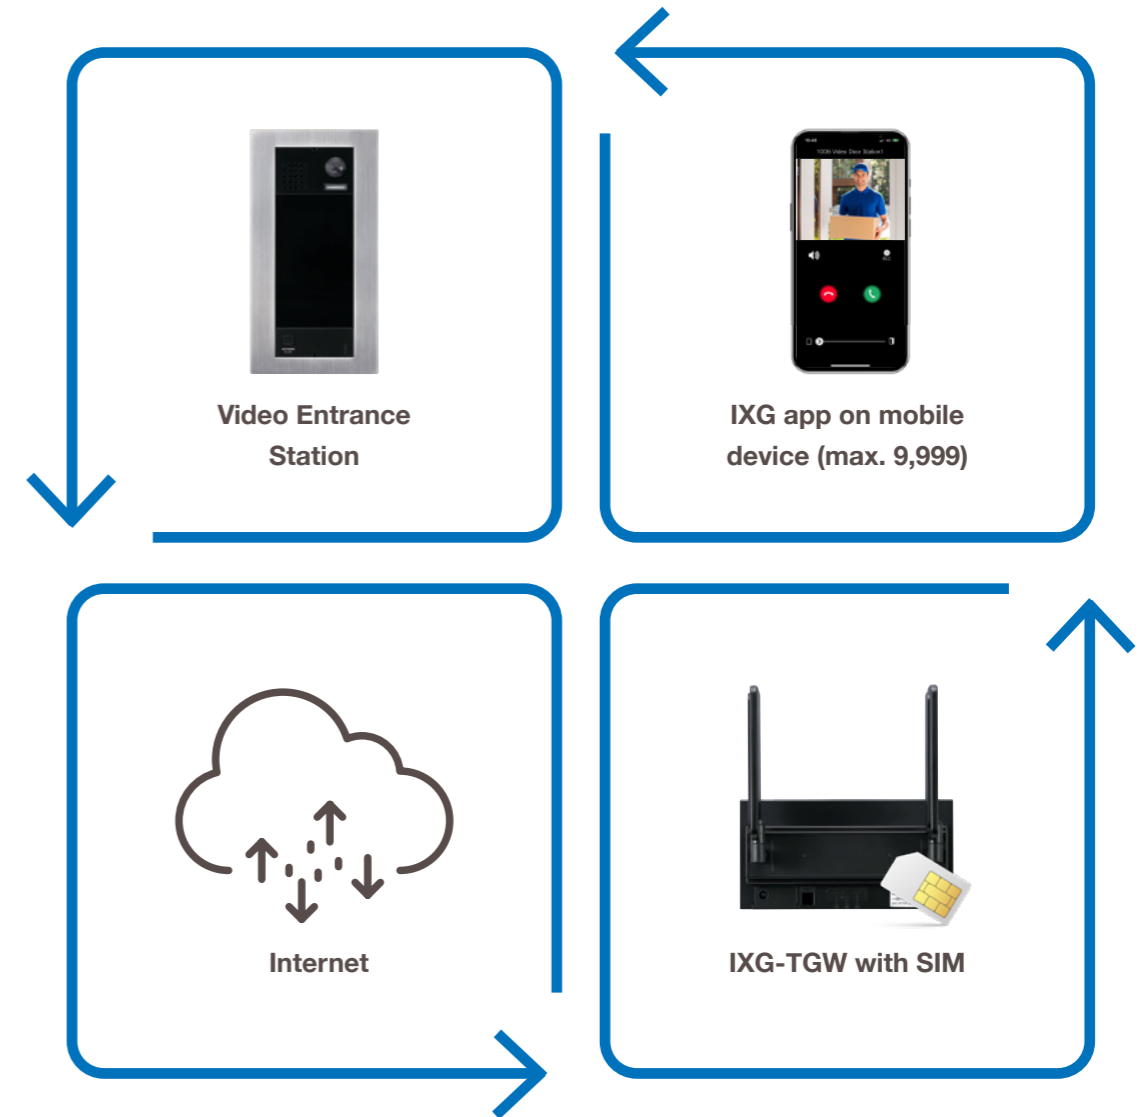

\\ IXG APP-ONLY SYSTEM

If you have an old, damaged or non-existent intercom system, you can turn your smartphone into an intercom with the IXG app. Up to 9,999 tenants can be on the app, each tenancy can use up to 8 apps with no intercom hardware required in the apartment.

Increased Security

The IXG System enhances security with an access control feature. The system achieves this through clear video identification, and secure and seamless unlocking via QR code authentication using the IXG mobile app.

Property Management

The IXG System streamlines property management with tools like resident notifications, the IXG app for multiple properties, and monitoring software to oversee system abnormalities.

Integration

Customize the system effortlessly to suit your requirements by seamlessly integrating IXG with the IX system, IP CCTV systems, IP PBX, plus a range of other third-party IP systems. This unparalleled flexibility renders it perfect for a spectrum of applications, from straightforward apartment setups to intricate mixed-use environments.

Flexible Communication

Facilitate flexible communication between residents, property and building managers. The integration of smartphones with the IXG System allows instant contact even when outside the tenant building.

APP ONLY APARTMENT SYSTEM