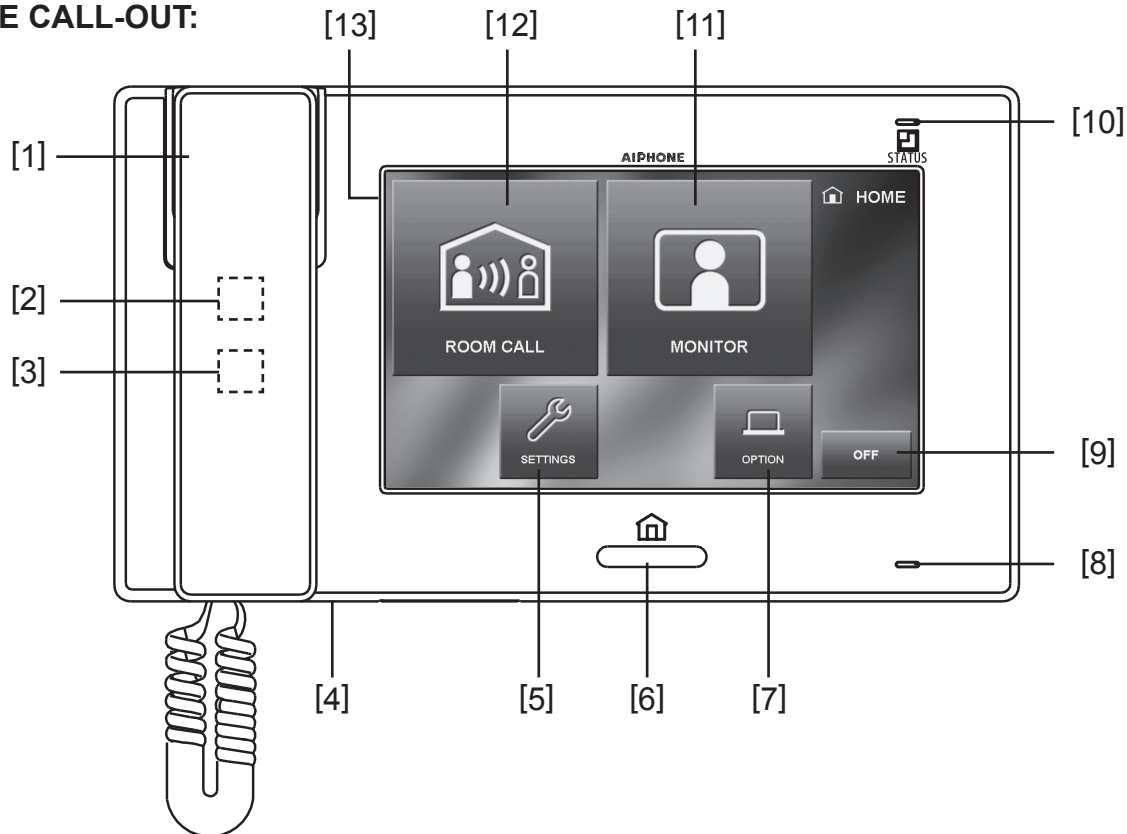

**DESCRIPTION:**

The JP-4HD is a video sub master station for use with the JP-4MED master station. A maximum of 7 sub master stations can be used in the JP Series. The JP-4HD offers a 7" color touchscreen LCD and allows for handset (duplex) and hands-free (VOX) communication. This unit is equipped with a door release button for the user to allow visitor entry. The JP-4HD is also equipped with PTZ and brightness controls, giving the user control of the door station camera angle and camera lighting for better visibility.

The JP-4HD connects to either the master station or JP-8Z distribution unit using CAT-5e / CAT-6 cable.

JP-4HD FEATURES:

- 7" Color touchscreen LCD
- Hands-free (VOX) or handset communication
- Door release button
- Optional service button
- PTZ and brightness control
- Selectable call tones (8)
- Station partitioning with security code
- All Call to inside stations
- Door monitoring
- Continuous room monitoring

JP-4HD

Sub-Master Station

FEATURE CALL-OUT:

FEATURE CALL-OUT DEFINITIONS:

- [1] Handset
- [2] Speaker
- [3] Hearing aid T-mode symbol
- [4] Reset button
- [5] Settings button (touchscreen)
- [6] Home button
- [7] Option button (touchscreen)
- [8] Microphone
- [9] Off button (touchscreen)
- [10] Status LED
- [11] Monitor button (touchscreen)
- [12] Room call button (touchscreen)
- [13] Color LCD touchscreen

SPECIFICATIONS:

- | | |
|----------------|--|
| Power Source: | 24V DC - use PS-2420UL |
| Consumption: | 200mA (max) |
| Communication: | |
| Handset | Simultaneous communication |
| Hands-free | Auto-voice actuation |
| Monitor: | 7" TFT color touchscreen LCD |
| Pixels: | 800 x 480 |
| Mounting: | Surface wall mount or desk mount using MCW-S/A (sold separately) |
| Temperature: | 32-104°F (0-40°C) |
| Dimensions: | 5-11/16" H x 10-1/16" W x 1-7/8" D |
| Weight: | Approx. 1.72 lbs (780g) |